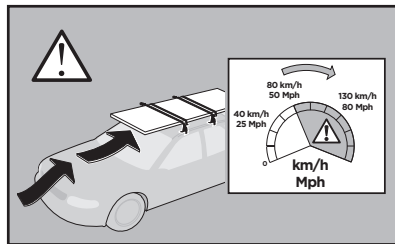

ISO 11154-E

141359

C.20160610
519-1359-02

Bring your life
thule.com