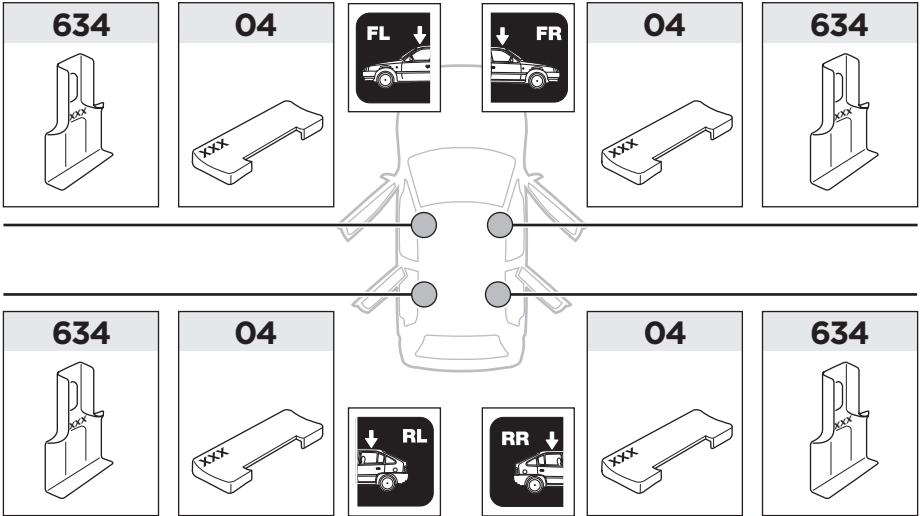

2

CHEVROLET Niva, 5-dr SUV, 03-09

LADA 119, 5-dr Hatchback, 05-13 (FIN)

LADA Kalina 1119, 5-dr Hatchback, 05-13