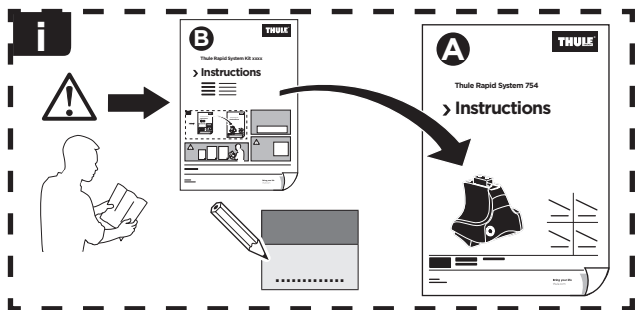

ISO 11154-E

141359

C.20160610
519-1359-02

Bring your life
thule.com