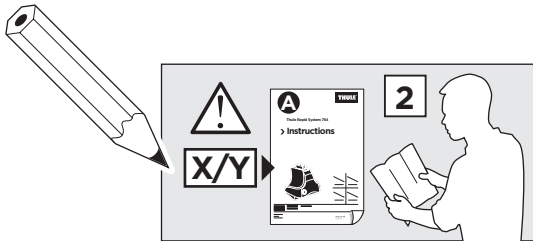

Bring your life
thule.com

x1

x1

1

	X (scale)	X (mm)	X (inch)
CHEVROLET Niva , 5-dr SUV, 03-09	38	1031	40 ⁵ / ₈
LADA 119 , 5-dr Hatchback, 05-13 (FIN)	24	891	35 ¹ / ₈
LADA Kalina 1119 , 5-dr Hatchback, 05-13	24	891	35 ¹ / ₈