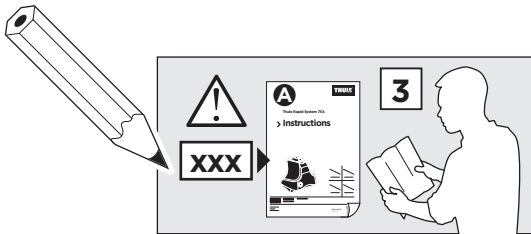

2

CHEVROLET Niva, 5-dr SUV, 03-09

LADA 119, 5-dr Hatchback, 05-13 (FIN)

LADA Kalina 1119, 5-dr Hatchback, 05-13