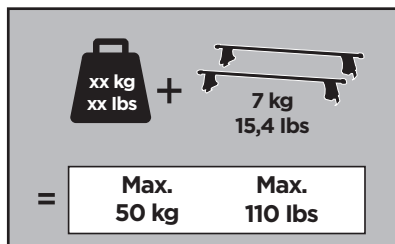

ISO 11154-E

141359

C.20160610
519-1359-02

Bring your life
thule.com